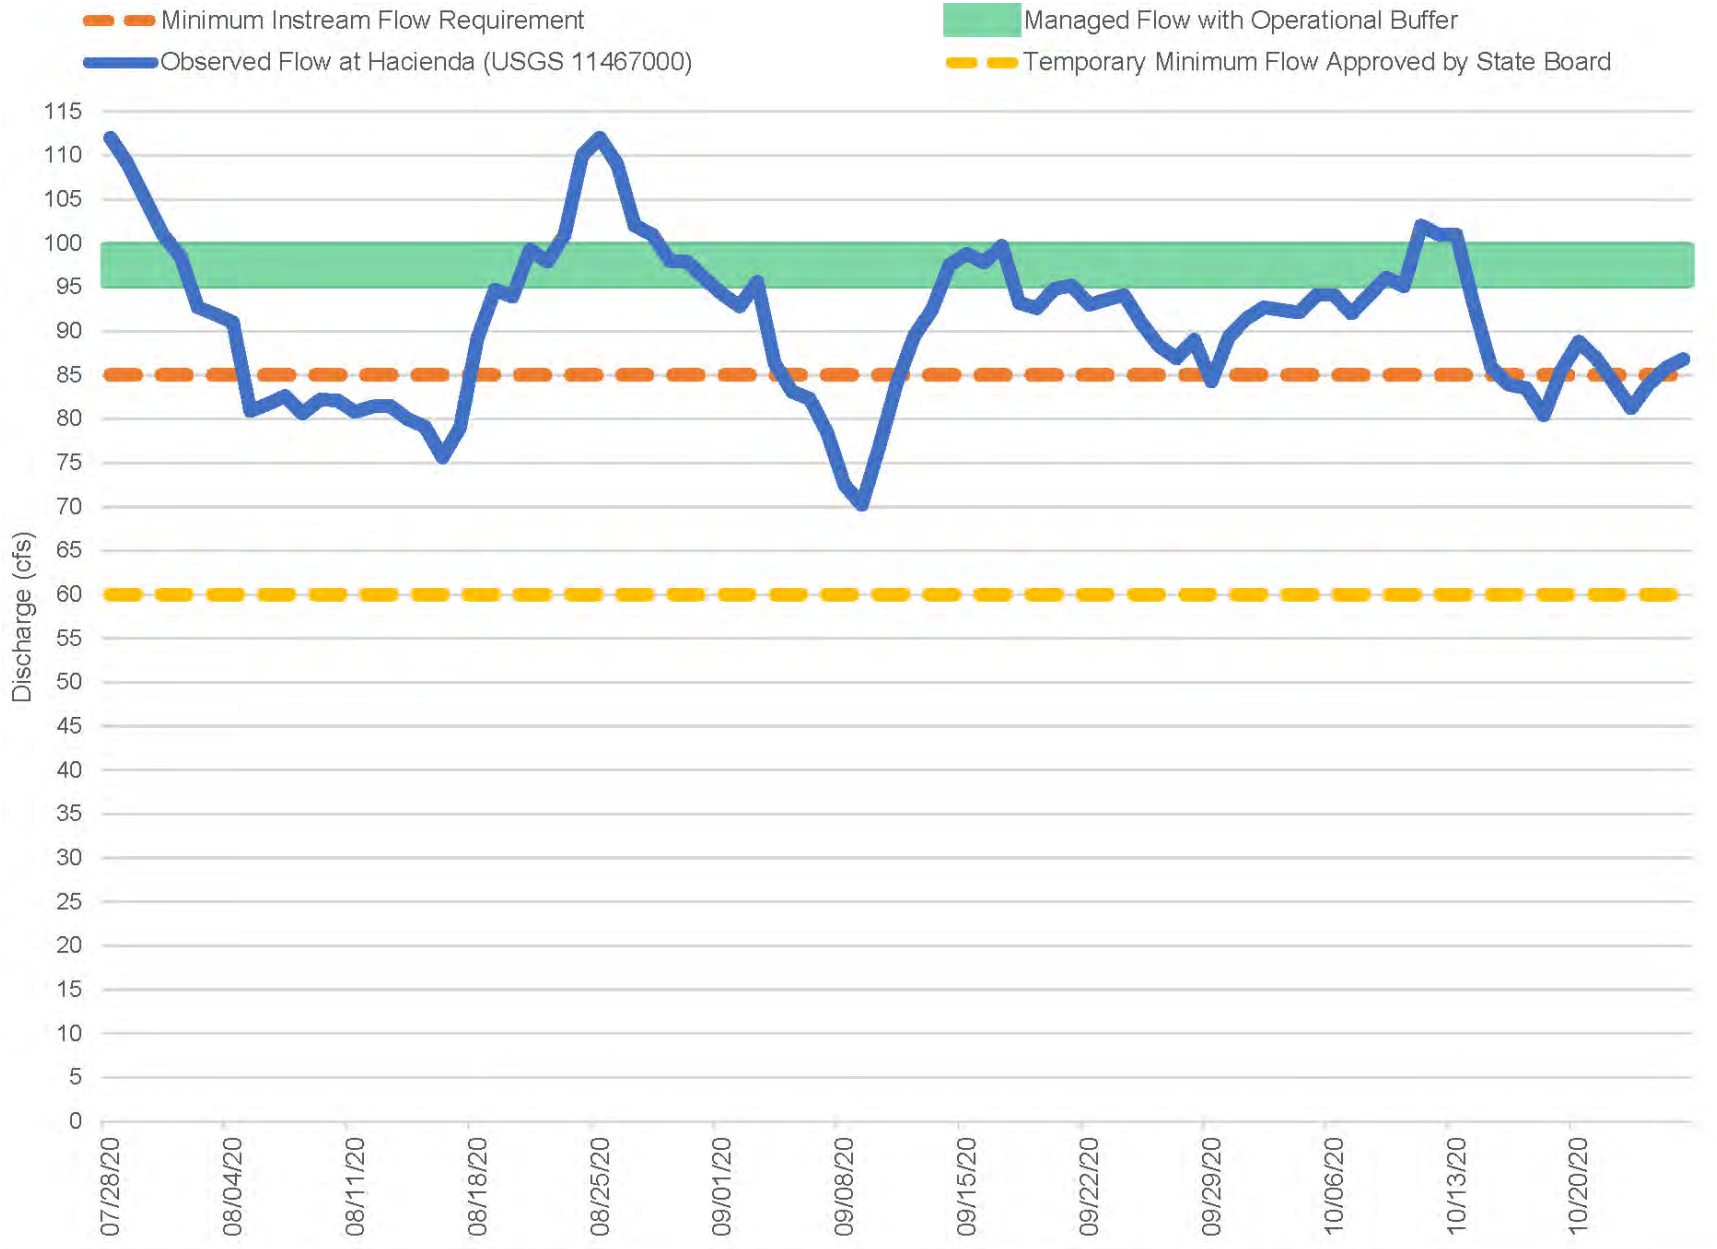

Lake Mendocino Storage

November 2, 2020 WAC/TAC Mtg
Agenda Item #8

■ Critical Target Water Supply Storage Levels ■ 1% Below Target Water Supply Storage Levels ■ Current Lake Mendocino Storage

Lake Mendocino Storage and Critical Target Water Supply Storage Levels

Upper Russian River Flows

Lower Russian River Flows

Lake Mendocino Storage - Drought Years

— 2013
 — 2014
 — 2015
 — 2020
 - - - Storage Curve
 - - - Target Water Supply Storage Curve

October 26, 2020
36,233 acre-feet