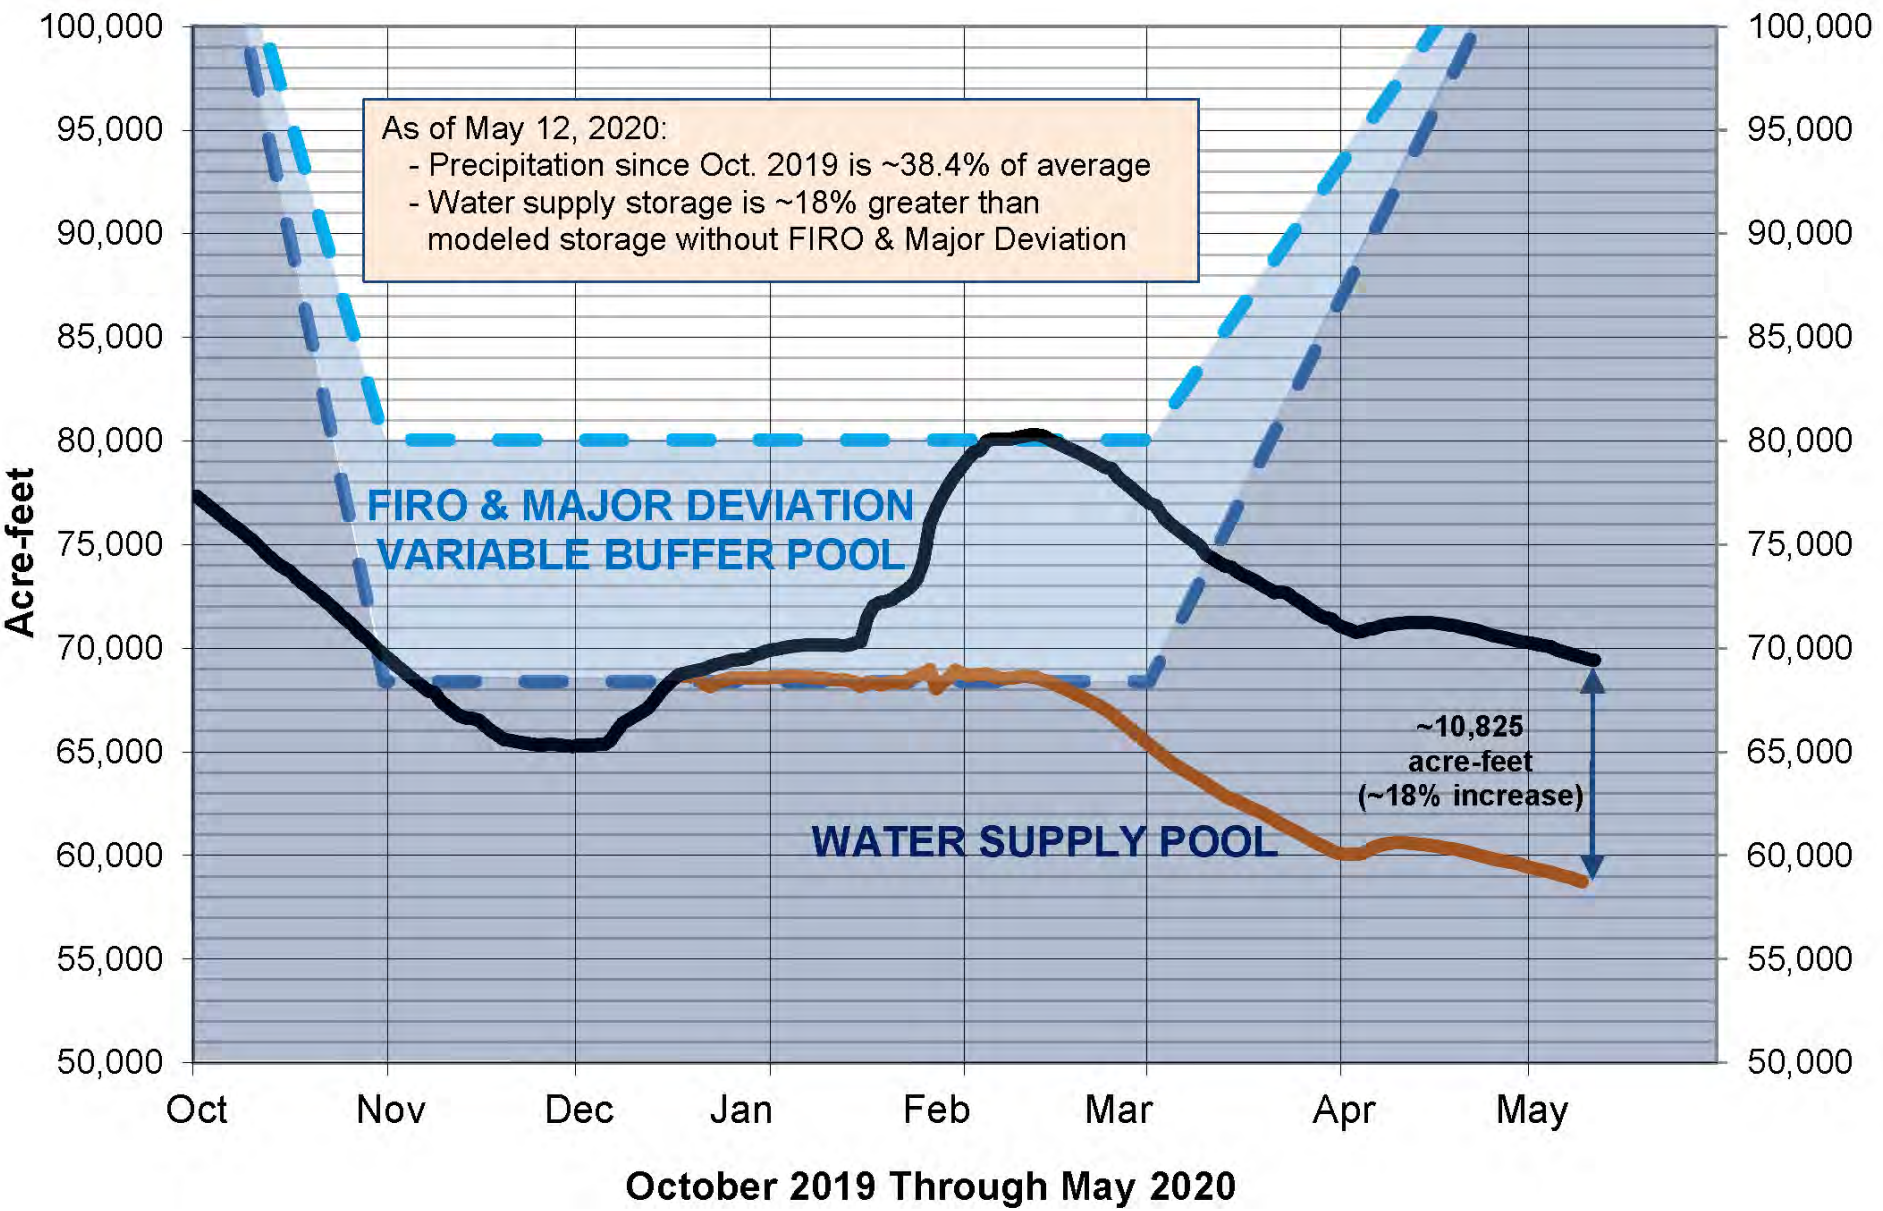

Lake Mendocino Storage

November 2, 2020 WAC/TAC Mtg
Agenda Item #8

■ Critical Target Water Supply Storage Levels ■ 1% Below Target Water Supply Storage Levels ■ Current Lake Mendocino Storage

Lake Mendocino Storage and Critical Target Water Supply Storage Levels

Upper Russian River Flows

Lower Russian River Flows

Lake Mendocino Storage - Drought Years

— 2013
 — 2014
 — 2015
 — 2020
 - - - Storage Curve
 - - - Target Water Supply Storage Curve

October 26, 2020
36,233 acre-feet