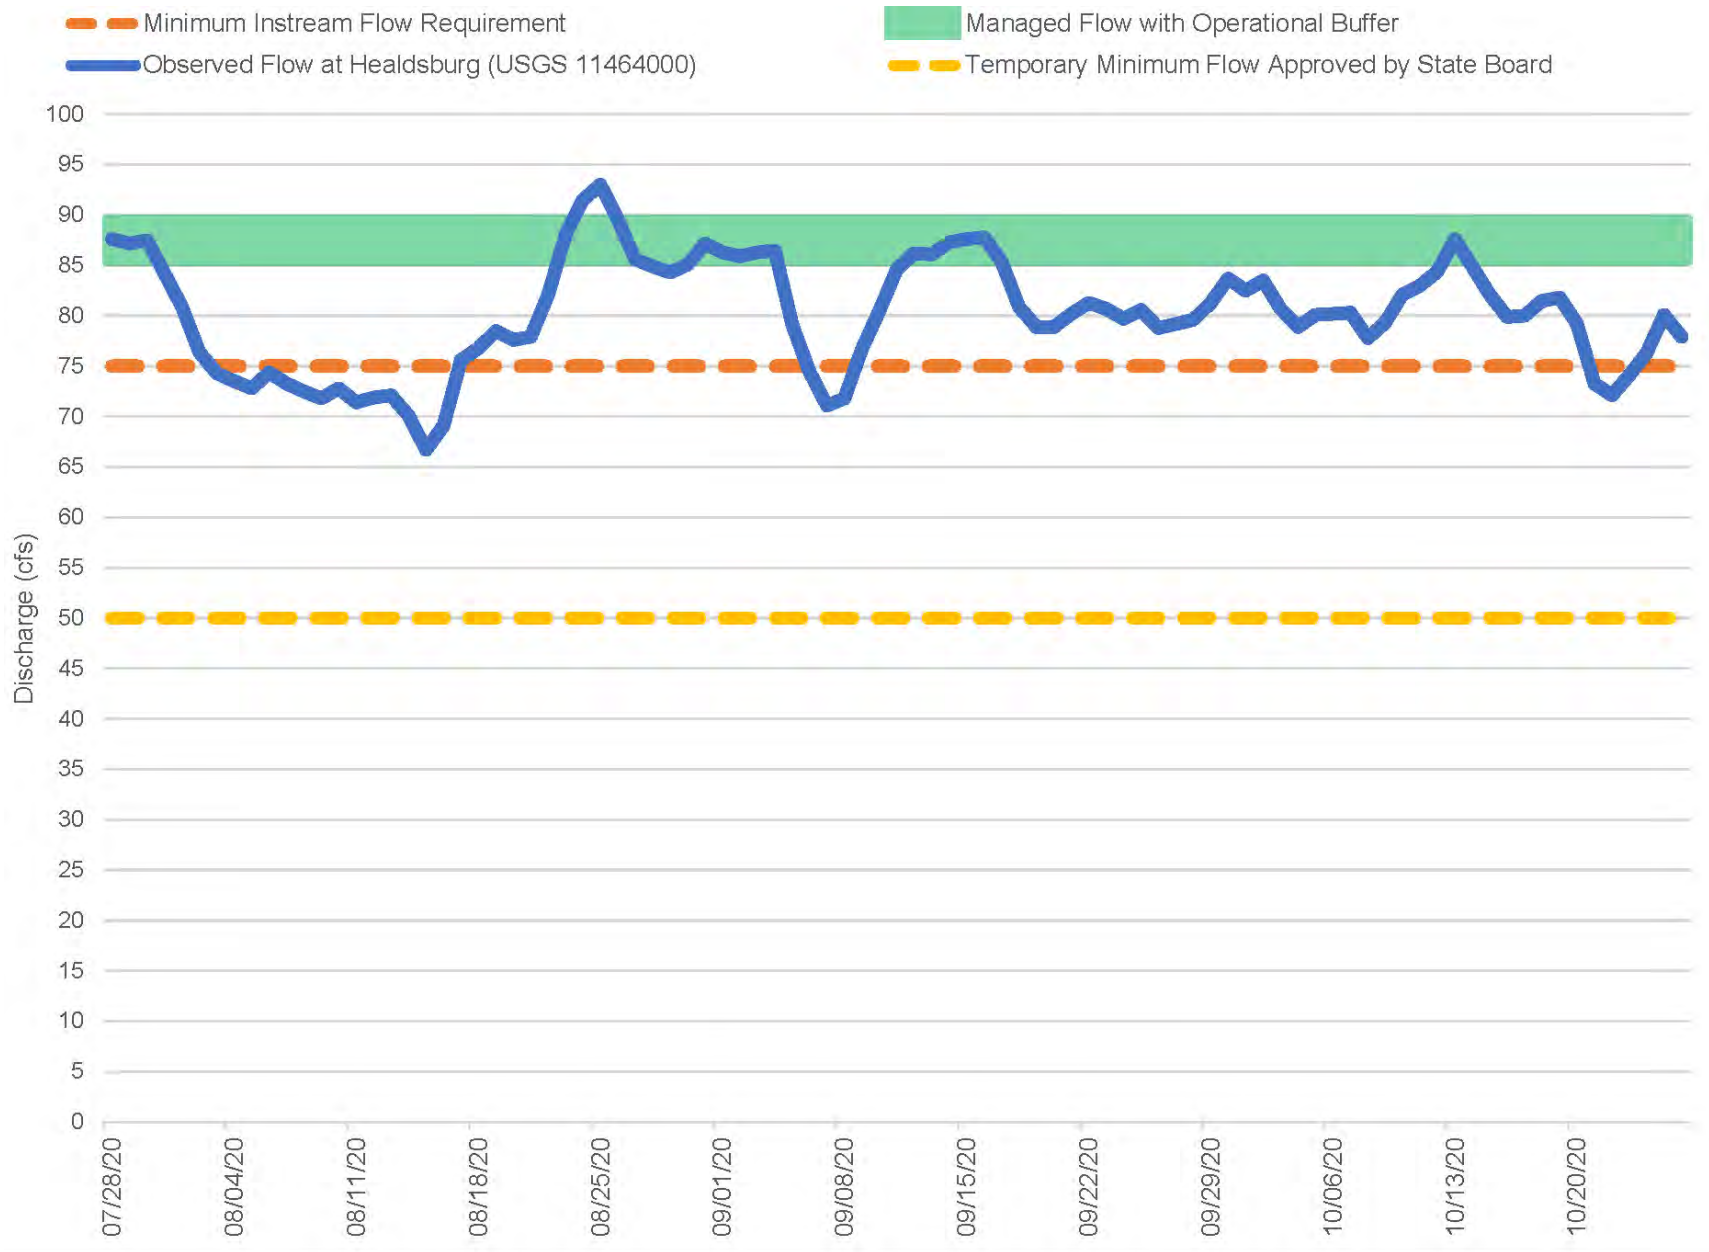

Lake Mendocino Storage

November 2, 2020 WAC/TAC Mtg
Agenda Item #8

■ Critical Target Water Supply Storage Levels ■ 1% Below Target Water Supply Storage Levels ■ Current Lake Mendocino Storage

Lake Mendocino Storage and Critical Target Water Supply Storage Levels

Upper Russian River Flows

Lower Russian River Flows

Lake Mendocino Storage - Drought Years

— 2013
 — 2014
 — 2015
 — 2020
 - - - Storage Curve
 - - - Target Water Supply Storage Curve

October 26, 2020
36,233 acre-feet