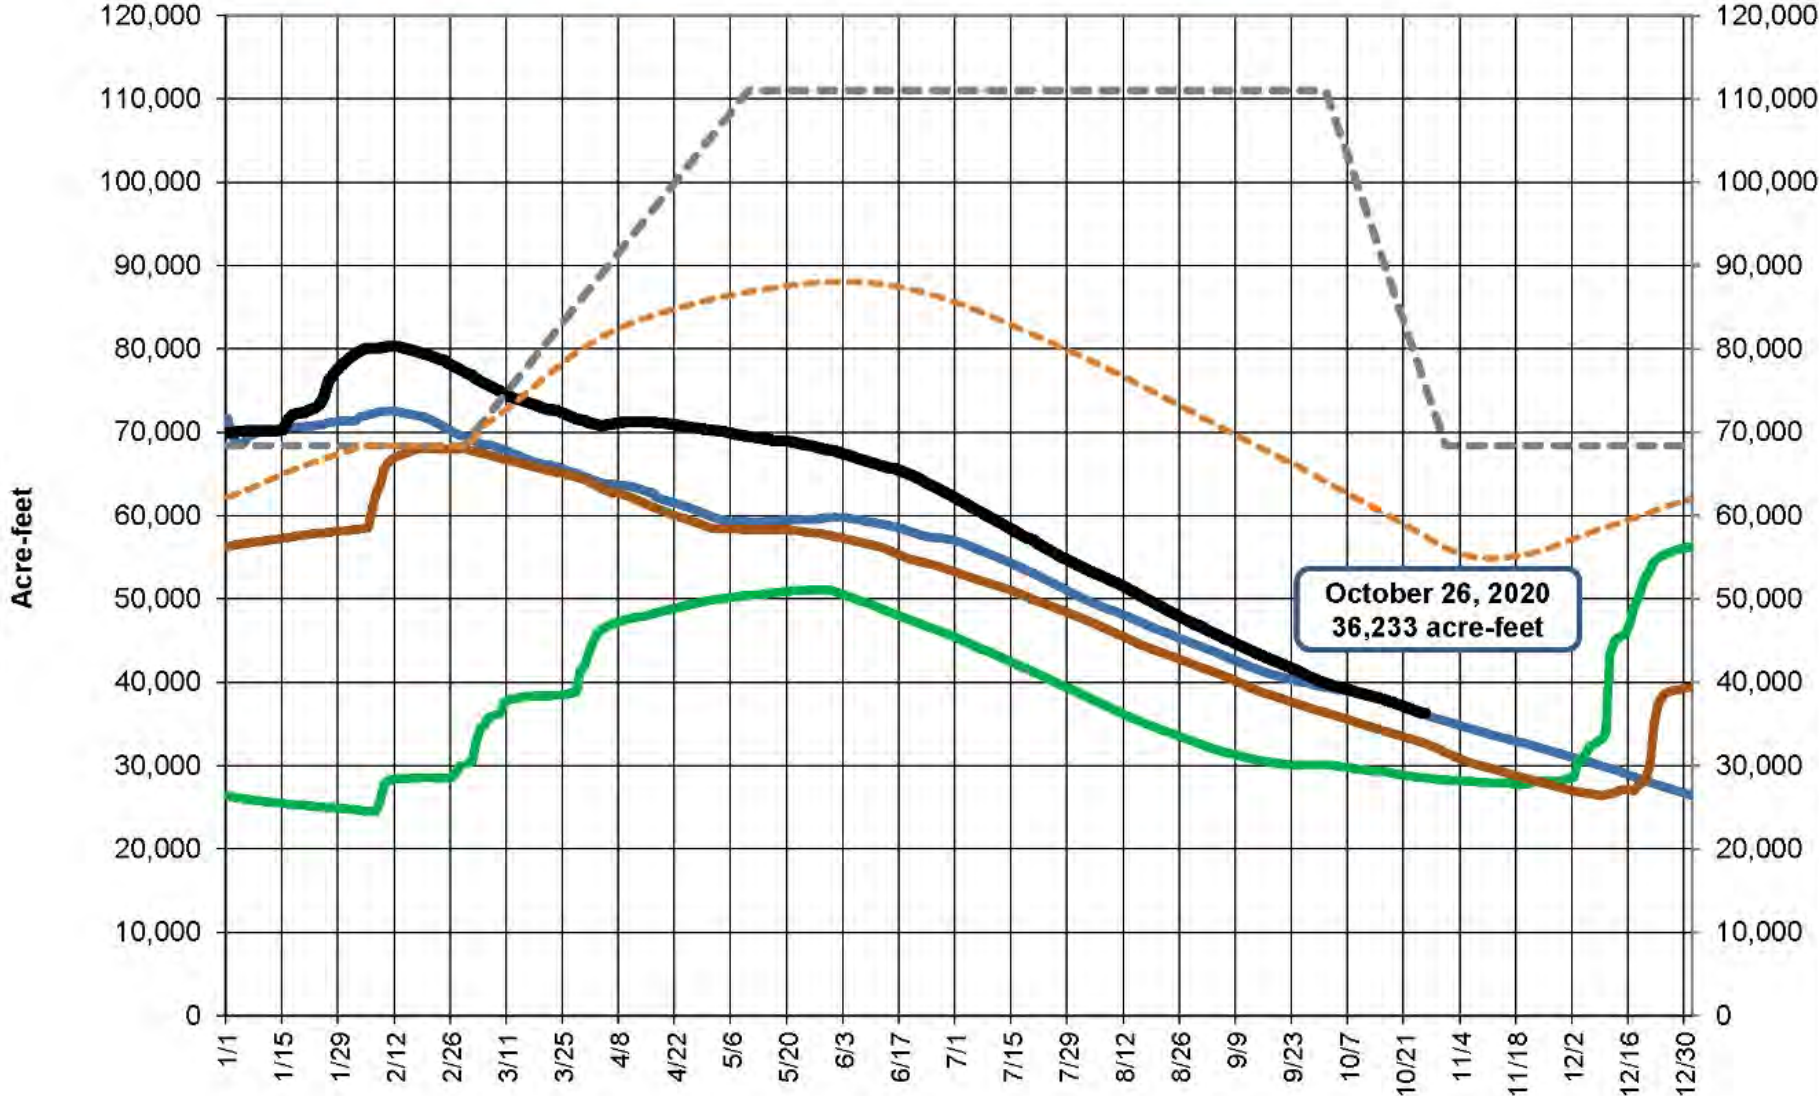

Lake Mendocino Storage

November 2, 2020 WAC/TAC Mtg
Agenda Item #8

■ Critical Target Water Supply Storage Levels ■ 1% Below Target Water Supply Storage Levels ■ Current Lake Mendocino Storage

Lake Mendocino Storage and Critical Target Water Supply Storage Levels

Upper Russian River Flows

Lower Russian River Flows

Lake Mendocino Storage - Drought Years

— 2013
 — 2014
 — 2015
 — 2020
 - - - Storage Curve
 - - - Target Water Supply Storage Curve

October 26, 2020
36,233 acre-feet