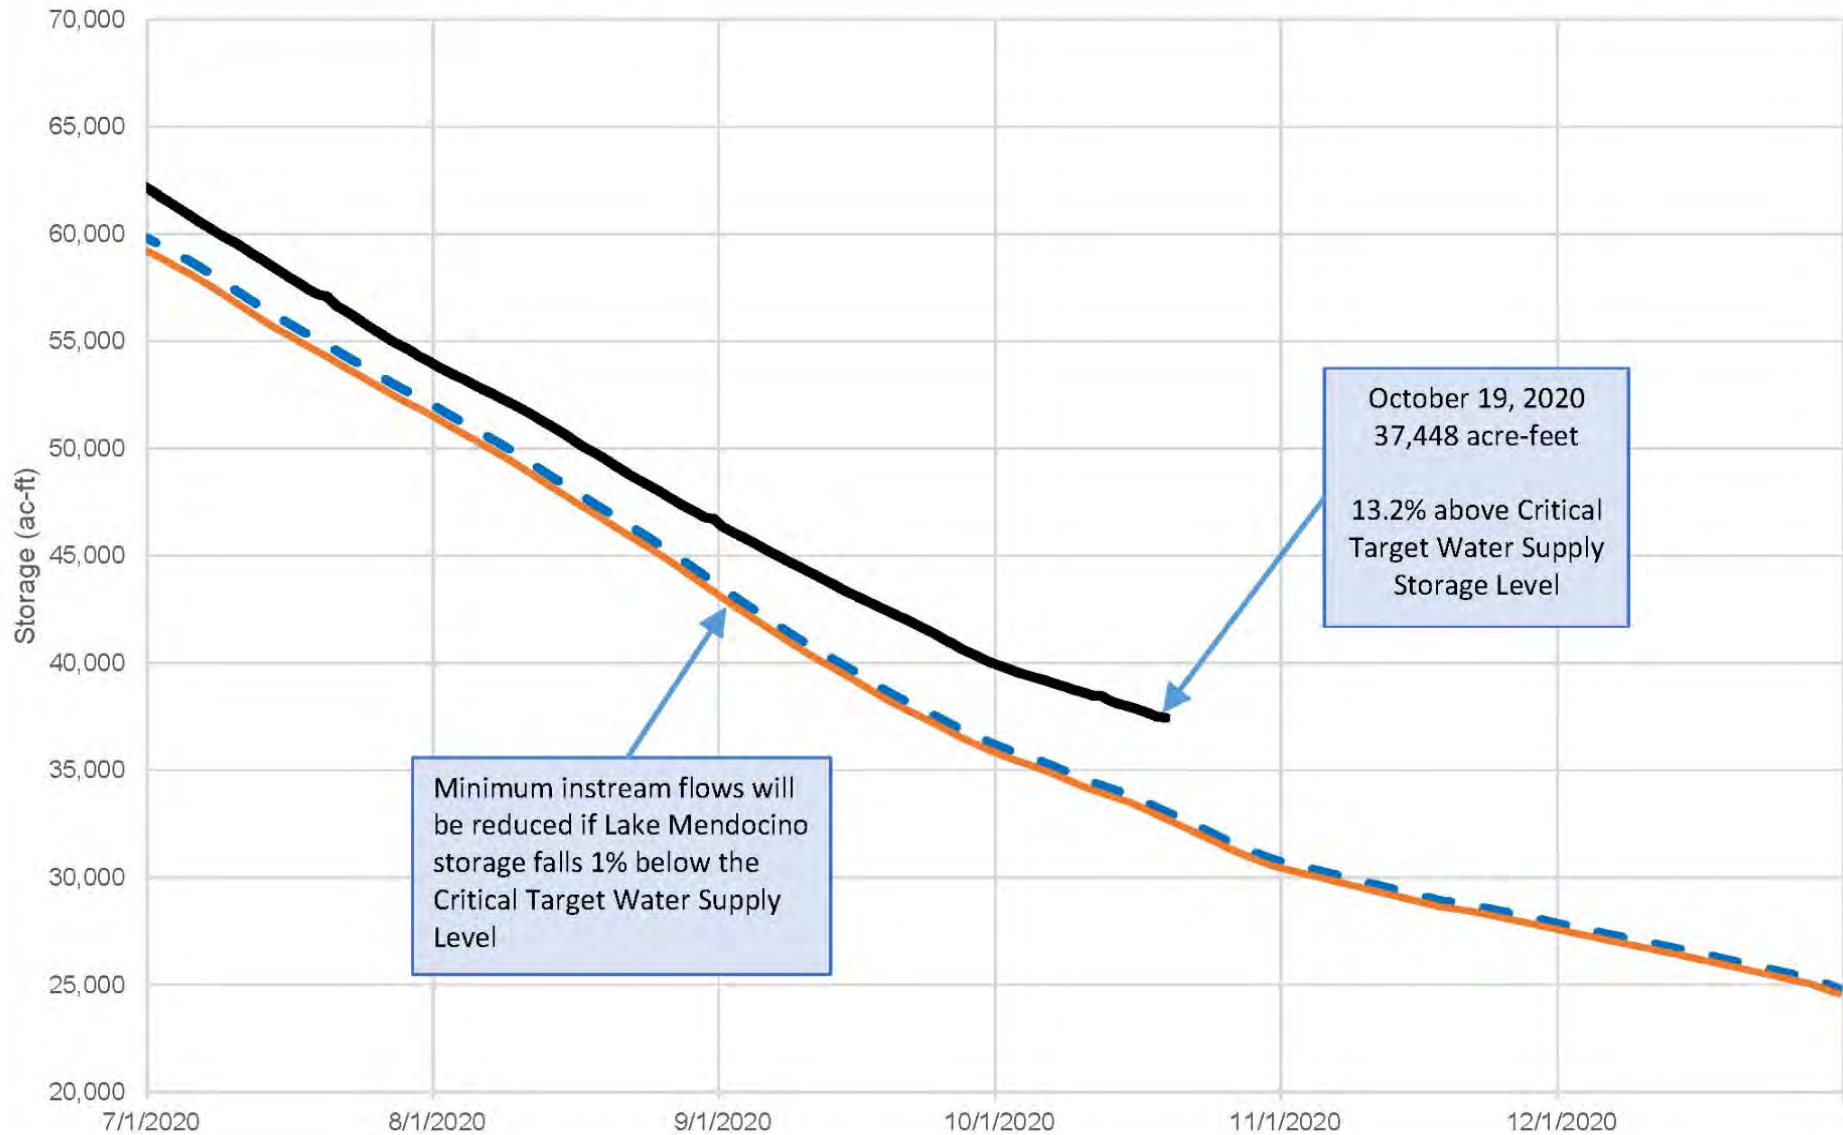

Lake Mendocino Storage

November 2, 2020 WAC/TAC Mtg
Agenda Item #8

■ Critical Target Water Supply Storage Levels ■ 1% Below Target Water Supply Storage Levels ■ Current Lake Mendocino Storage

Lake Mendocino Storage and Critical Target Water Supply Storage Levels

Upper Russian River Flows

Lower Russian River Flows

Lake Mendocino Storage - Drought Years

— 2013
 — 2014
 — 2015
 — 2020
 - - - Storage Curve
 - - - Target Water Supply Storage Curve

October 26, 2020
36,233 acre-feet

Lake Sonoma Storage - Drought Years